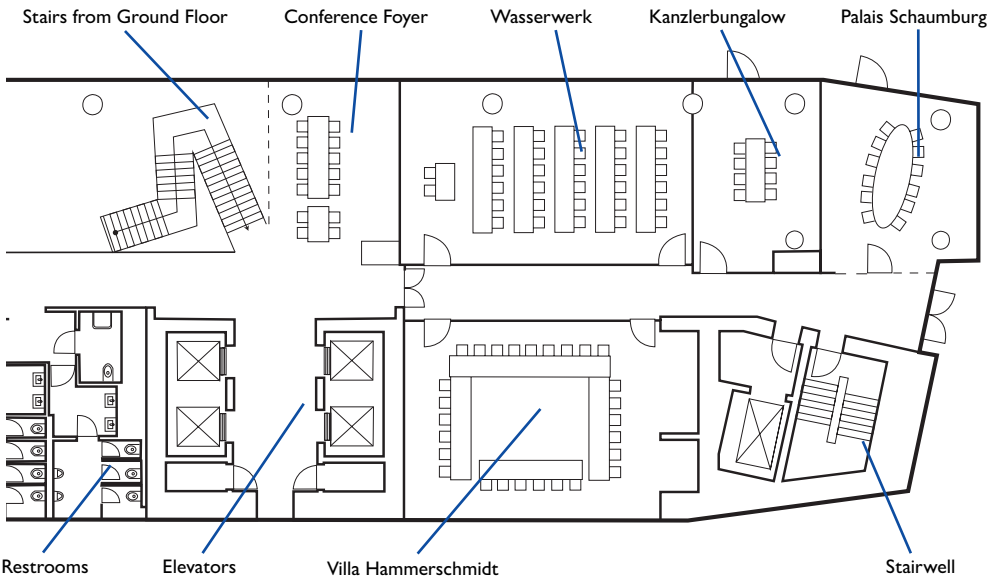

FIRST FLOOR